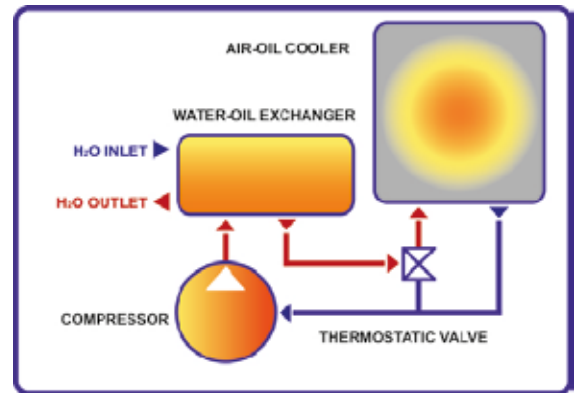

ERB

Energy Recovery Box

PLUG & PLAY ENERGY RECOVERY

The **Energy Recovery Box** is a stand-alone system of heat and, more in general, energy recovery, which can be installed in a few minutes, on compressors that are already operative on the client's premises and by any manufacturer.

INSTANT PAYBACK

With a Mattei Energy Recovery Box Mattei it's easy to save more than 10.000 euros a year.

HOW MUCH CAN YOU SAVE BY RECOVERING HEAT?

The possibility to use the energy recovered as hot water during an entire year depends on the use you make of it. Up to 80% of the recovered heat can be used in your industrial building to produce hot sanitary water or for space heating. It is even possible to recover up to 100% of the thermal energy if there is an industrial process that requires heat.